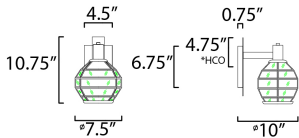

PRODUCT DESCRIPTION

A return of Bound Glass lighting, Heirloom features a classic globe shape with rectilinear clear glass panels finished in two-tone Black and Burnished Brass. The wall mounts are made of brass and aluminum which makes them suitable for outdoors as well as indoors.